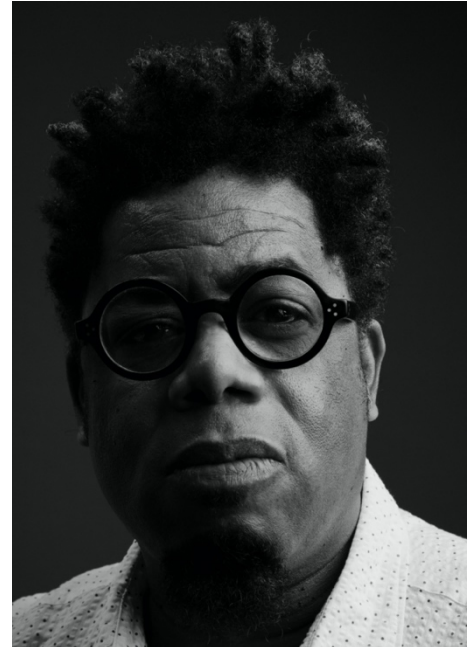

FOR IMMEDIATE RELEASE

DAVID McGEE

(June 29, 2022 – HOUSTON, TX) Nancy Littlejohn Fine Art (NLFA) is pleased to announce representation of David McGee.

David McGee is a Houston-based artist specializing in painting, printmaking, and drawing. McGee explores the emotional weights of race, language, symbols, material and spiritual worlds, religion, jokes and puns, sex and art history to recontextualize and examine cultural stereotypes.

With these varied interests, McGee's work, which ranges from abstraction to figuration, has been exhibited regularly nationally and internationally. McGee's work is featured in numerous permanent collections across the nation, including the Addison Gallery of American Art at Phillips Academy (Andover, MA); Museum of Fine Arts, Boston (Boston, MA); Rhode Island School of Design Museum (Providence, RI); W. E. B. DuBois Institute for Afro-American Research at Harvard University (Cambridge, MA); the Menil Collection (Houston, TX); Museum of Fine Arts, Houston (Houston, TX); and Dallas Museum of Art (Dallas, TX); among other public institutions as well as in numerous private collections.

DAVID McGEE (b. 1962 in Lockhart, Louisiana) received his Bachelor of Arts from Prairie View A&M University in 1985. McGee grew up in Detroit, MI, before moving to Texas in the 1980s.

McGee is the recipient of multiple prestigious grants from the Joan Mitchell Foundation, the Mid-America Arts Alliance, Texas Artists and Lawyers for the Arts, and the Houston Art Alliance and received a Texan-French Alliance for the Arts award (2011), among others.